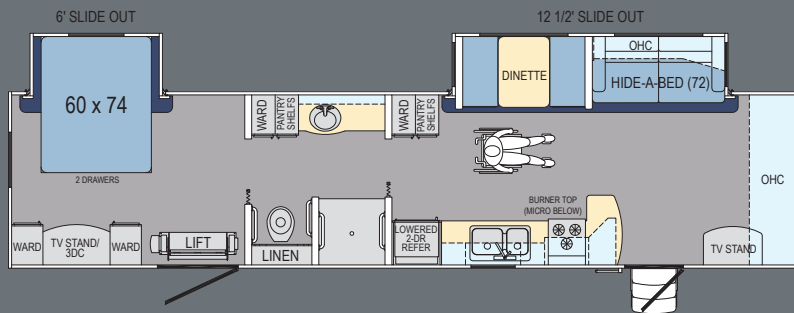

HV-36CKWT

5321 Beck Drive
Elkhart, IN 46516
Phone: 574-294-1112
Fax: 574-293-4672

Your Harbor View Dealer

Due to Harbor Views commitment to continuous product improvement, floor plans, materials, components, features, specifications or options are subject to change without notices or obligation to HL Ent. **Tow Vehicle caution:** owners of Harbor View recreational vehicles are solely responsible for the selection and proper use of tow vehicles. Customers should consult with the motor vehicle manufacturer concerning the purchase of a suitable tow vehicle. Harbor View disclaims any liability or damages suffered as a result of the selection, or operation, use or misuse of a tow vehicle