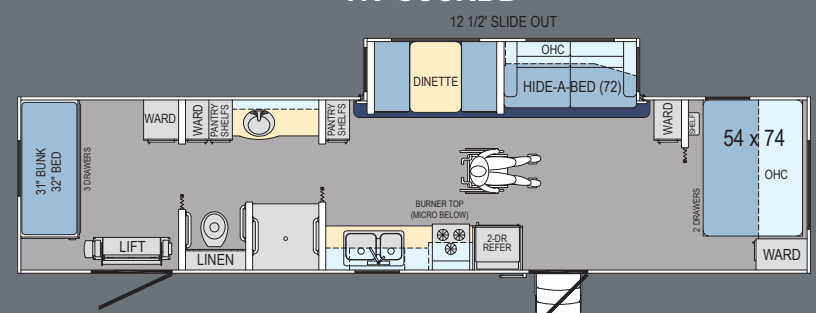

HV-36CKBB

5321 Beck Drive
Elkhart, IN 46516
Phone: 574-294-1112
Fax: 574-293-4672

Your Harbor View Dealer

Due to Harbor Views commitment to continuous product improvement, floor plans, materials, components, features, specifications or options are subject to change without notices or obligation to HL Ent. **Tow Vehicle caution:** owners of Harbor View recreational vehicles are solely responsible for the selection and proper use of tow vehicles. Customers should consult with the motor vehicle manufacturer concerning the purchase of a suitable tow vehicle. Harbor View disclaims any liability or damages suffered as a result of the selection, or operation, use or misuse of a tow vehicle