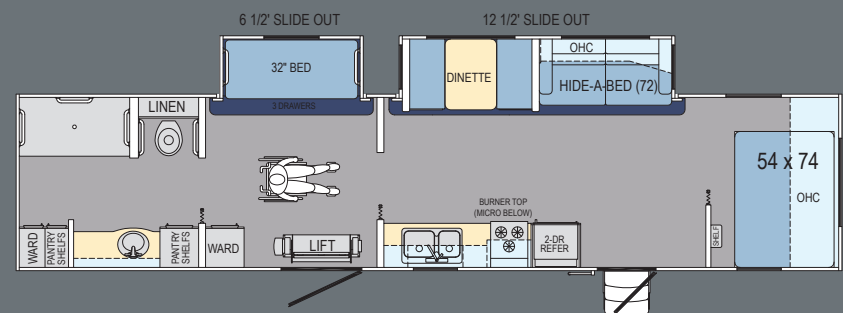

HV-36CKBH

5321 Beck Drive
Elkhart, IN 46516
Phone: 574-294-1112
Fax: 574-293-4672

Your Harbor View Dealer

Due to Harbor Views commitment to continuous product improvement, floor plans, materials, components, features, specifications or options are subject to change without notices or obligation to HL Ent. **Tow Vehicle caution:** owners of Harbor View recreational vehicles are solely responsible for the selection and proper use of tow vehicles. Customers should consult with the motor vehicle manufacturer concerning the purchase of a suitable tow vehicle. Harbor View disclaims any liability or damages suffered as a result of the selection, or operation, use or misuse of a tow vehicle