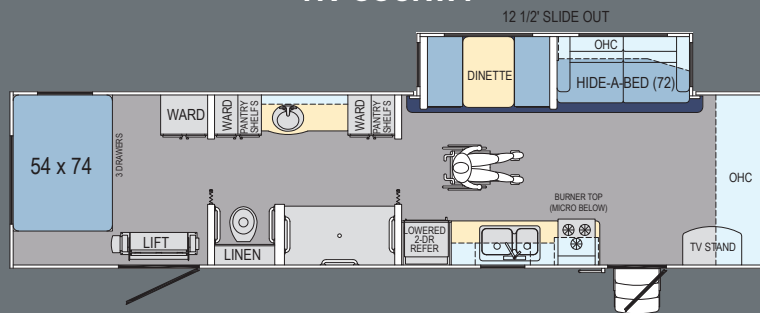

HV-33CKWT

5321 Beck Drive
Elkhart, IN 46516
Phone: 574-294-1112
Fax: 574-293-4672

Your Harbor View Dealer

Due to Harbor Views commitment to continuous product improvement, floor plans, materials, components, features, specifications or options are subject to change without notices or obligation to HL Ent. **Tow Vehicle caution:** owners of Harbor View recreational vehicles are solely responsible for the selection and proper use of tow vehicles. Customers should consult with the motor vehicle manufacturer concerning the purchase of a suitable tow vehicle. Harbor View disclaims any liability or damages suffered as a result of the selection, or operation, use or misuse of a tow vehicle