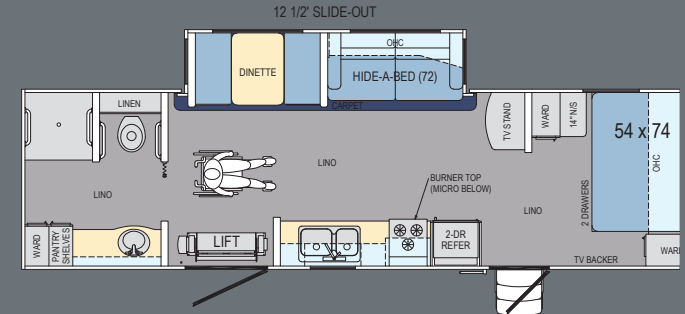

HV-29CKRB

5321 Beck Drive
Elkhart, IN 46516
Phone: 574-294-1112
Fax: 574-293-4672

Your Harbor View Dealer

Due to Harbor Views commitment to continuous product improvement, floor plans, materials, components, features, specifications or options are subject to change without notices or obligation to HL Ent. **Tow Vehicle caution:** owners of Harbor View recreational vehicles are solely responsible for the selection and proper use of tow vehicles. Customers should consult with the motor vehicle manufacturer concerning the purchase of a suitable tow vehicle. Harbor View disclaims any liability or damages suffered as a result of the selection, or operation, use or misuse of a tow vehicle