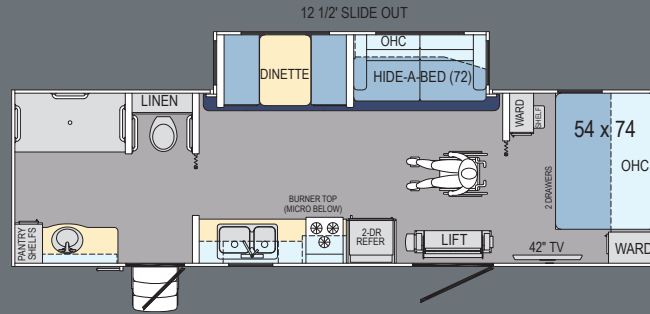

HV-28CKRB

5321 Beck Drive
Elkhart, IN 46516
Phone: 574-294-1112
Fax: 574-293-4672

Your Harbor View Dealer

Due to Harbor Views commitment to continuous product improvement, floor plans, materials, components, features, specifications or options are subject to change without notices or obligation to HL Ent. **Tow Vehicle caution:** owners of Harbor View recreational vehicles are solely responsible for the selection and proper use of tow vehicles. Customers should consult with the motor vehicle manufacturer concerning the purchase of a suitable tow vehicle. Harbor View disclaims any liability or damages suffered as a result of the selection, or operation, use or misuse of a tow vehicle